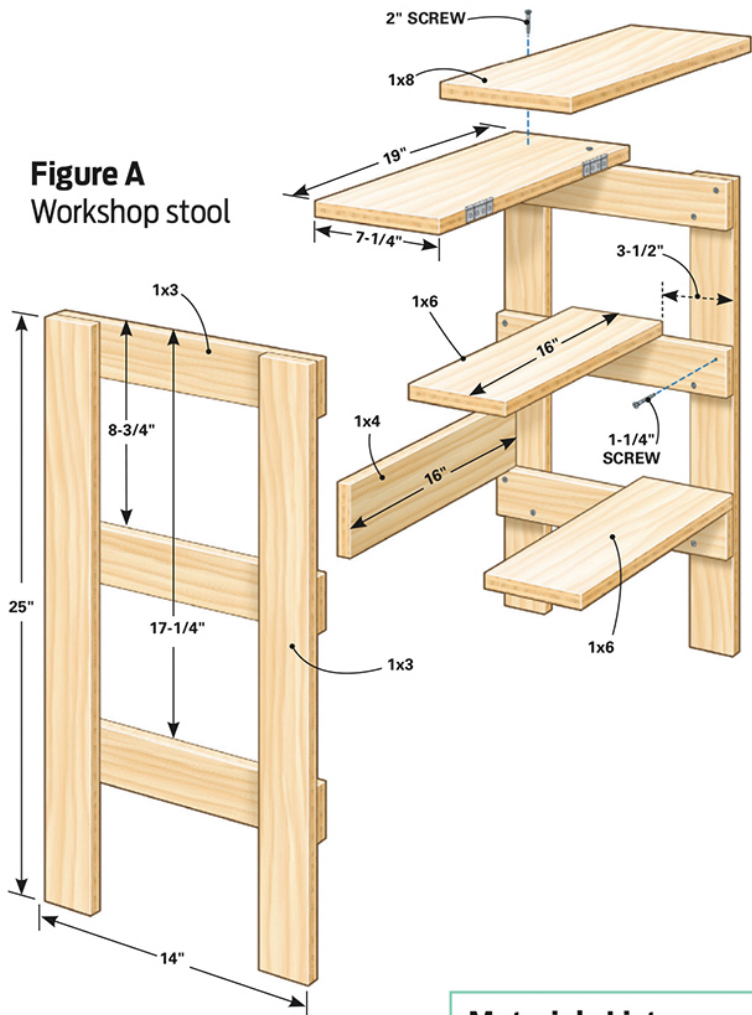

Figure A
Workshop stool

Overall dimensions:
19" W x 14" D x 25-3/4" H

Materials List

16' 1x3, 2' 1x4, 3' 1x6, 4' 1x8,
hinges, 1-1/4" screws, 2" screws, wood glue